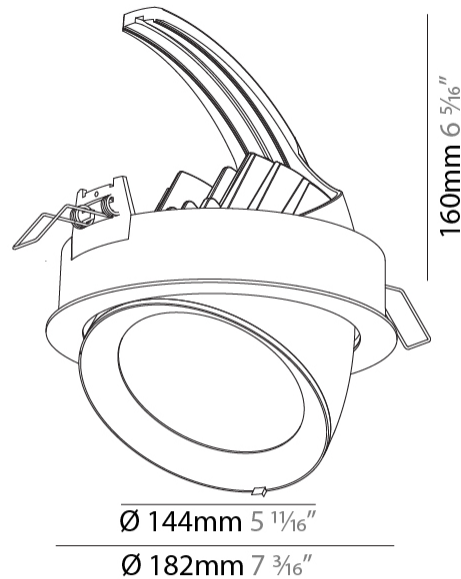

GENERAL

Series: Mechaniq Round Efficiency
Brand: Prolicht
Division: Architectural
Mounting Type: Recessed
Mounting Location: Ceiling
Subcategory: Downlight

PHYSICAL

Shape: Round
Diameter (mm): 182
Diameter (in): 7 3/16
Height (mm): 160
Height (in): 6 3/16
Min. Recessing Depth (mm): 180
Min. Recessing Depth (in): 7 1/16
Light Distribution: Adjustable / Downlight
Weight (kg): 1.198
Weight (lbs): 2.64
Fixture Finish: SSR / BKV / CWI / CRY / HAB / UFT / ITA / RUA / FTG / MYG / LOD / PUS / FRO / FUP / KIA / POP / BLS / SPG / MEY / GOH / GUM / CHC / COM / ABZ / JAG / OBR / MOS / ROR
Fixture Material: Aluminum Die Cast
Cut-out Measurements: 177mm / 6 15/16"

ELECTRICAL

Lamp Type: LED (Zhaga Standard)
Total Output Wattage (W): 21
Dimming: Tri-Mode (Non-Dimming and Phase Dimming (120Vac only) and 0-10V Dimming)
Driver Included: No
Driver Location: Recessed Housing
Driver Type: Constant Current - Universal
Housing: See components
Input Voltage (V): 120 - 277
Constant Current (MA): 700

LED

Number of LEDs: 1
Color Temperature (°K): 2700 / 3000 / 3500 / 4000
Max. Delivered Lumen (lm): 1440 / 1490 / 1568 / 1600
CRI: >90 CRI
Lamp Life (hrs): 50000

OPTICAL

Reflector°: 8
Adjustability: Rotational 355°; Tilt 45°

RATINGS AND CERTIFICATIONS

Certified By: Certified for North American Standards
IP rating: IP20

177mm 6 15/16"	180mm 7 1/16"	10 | 15mm 3/8" | 9/16"	45°	355°		
A